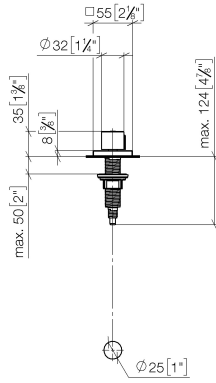

Strainer waste with control handle - Durabronz (23kt Gold)

LOT

10 711 970

- control for single basin
- including adapter for Bowden cable

Fits LOT

	Durabronz (23kt Gold)	10 711 970-09
	Chrome	10 711 970-00
	Brushed Platinum	10 711 970-06
	Platinum	10 711 970-08
	Dark Chrome	10 711 970-19
	Brushed Durabronz (23kt Gold)	10 711 970-28
	Matte Black	10 711 970-33
	Brushed Champagne (22kt Gold)	10 711 970-46
	Champagne (22kt Gold)	10 711 970-47
	Brushed Chrome	10 711 970-93
	Brushed Dark Platinum	10 711 970-99

10 711 970

mm [inches]

10 711 970

Parts for other finishes can be found here: [Chrome](#)

Spare parts list

No.	Item Number	Name	Quantity used	Delivery time
1	09 20 97 030-09	handle	1	40
2	90 12 12 002 00 90	fixing cap	1	2
3	09 27 87 007-09	rosette	1	40
4	90 14 10 043 00 90	seal	1	2
5	09 14 10 042 90	seal	1	2
6	09 29 06 087-09	spindle	1	-
Spare part can no longer be ordered, please order the replacement item				
7	04 30 01 029 00 90	adaptor	1	2
8	09 24 03 175 90	adaptor	1	2
9	09 11 10 073-07	connection	1	30
10	09 11 10 074-07	connection	1	30
11	09 11 10 079-07	connection	1	30
12	09 30 11 087 90	disc	1	2
13	09 23 30 024-07	nut	1	30